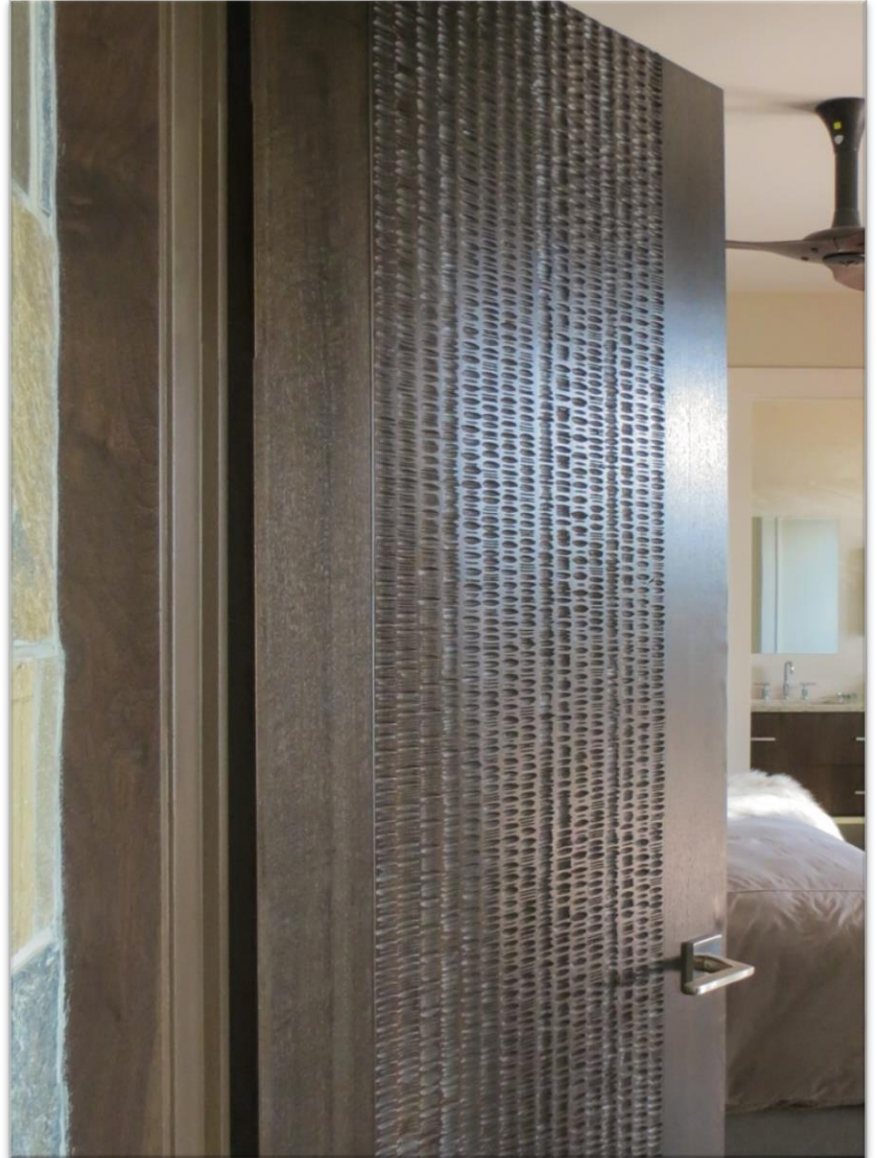

INTERIOR DOOR COLLECTION

SUMERIA

A hand-carved design inspired by cuneiform writing found in ancient Sumerian clay tablets.

There are five distinct columns of wedge-shaped indentations and cuts that repeat across the width of the door.

SLAB DIMENSIONS (all approx)

Thickness: 1 7/8"

Width: max 48"/ Height: max 108"

Weight: min 135 lbs

Design: starts 6" from edge / full height of door

MATERIAL

Solid core engineered wood w/wood edges

FINISHING

Wood: design carved on solid wood, inlaid into veneered core in custom stain & oil finishing. Varied wood species available.

Paint: design carved on laminated premium MDF face and finished in custom color latex paint or lacquer.